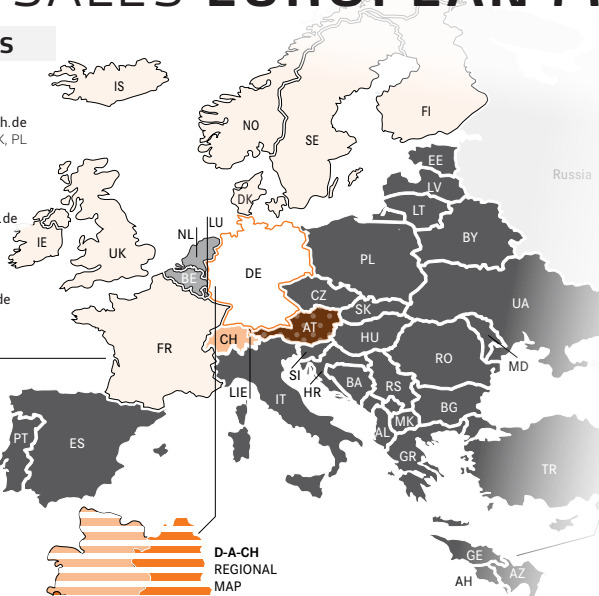

D-A-CH SALES MANAGERS

DR. ANDELA DORDIC ●

SALES MANAGER
+49 170 6322579 | andela.dordic@heidolph.de
DE ZIP: 01-19, 39, 98-99

EUGEN ARNDT ●

SALES MANAGER
+49 151 50915571 | eugen.arndt@heidolph.de
DE ZIP: 20-33, 34-38, 49