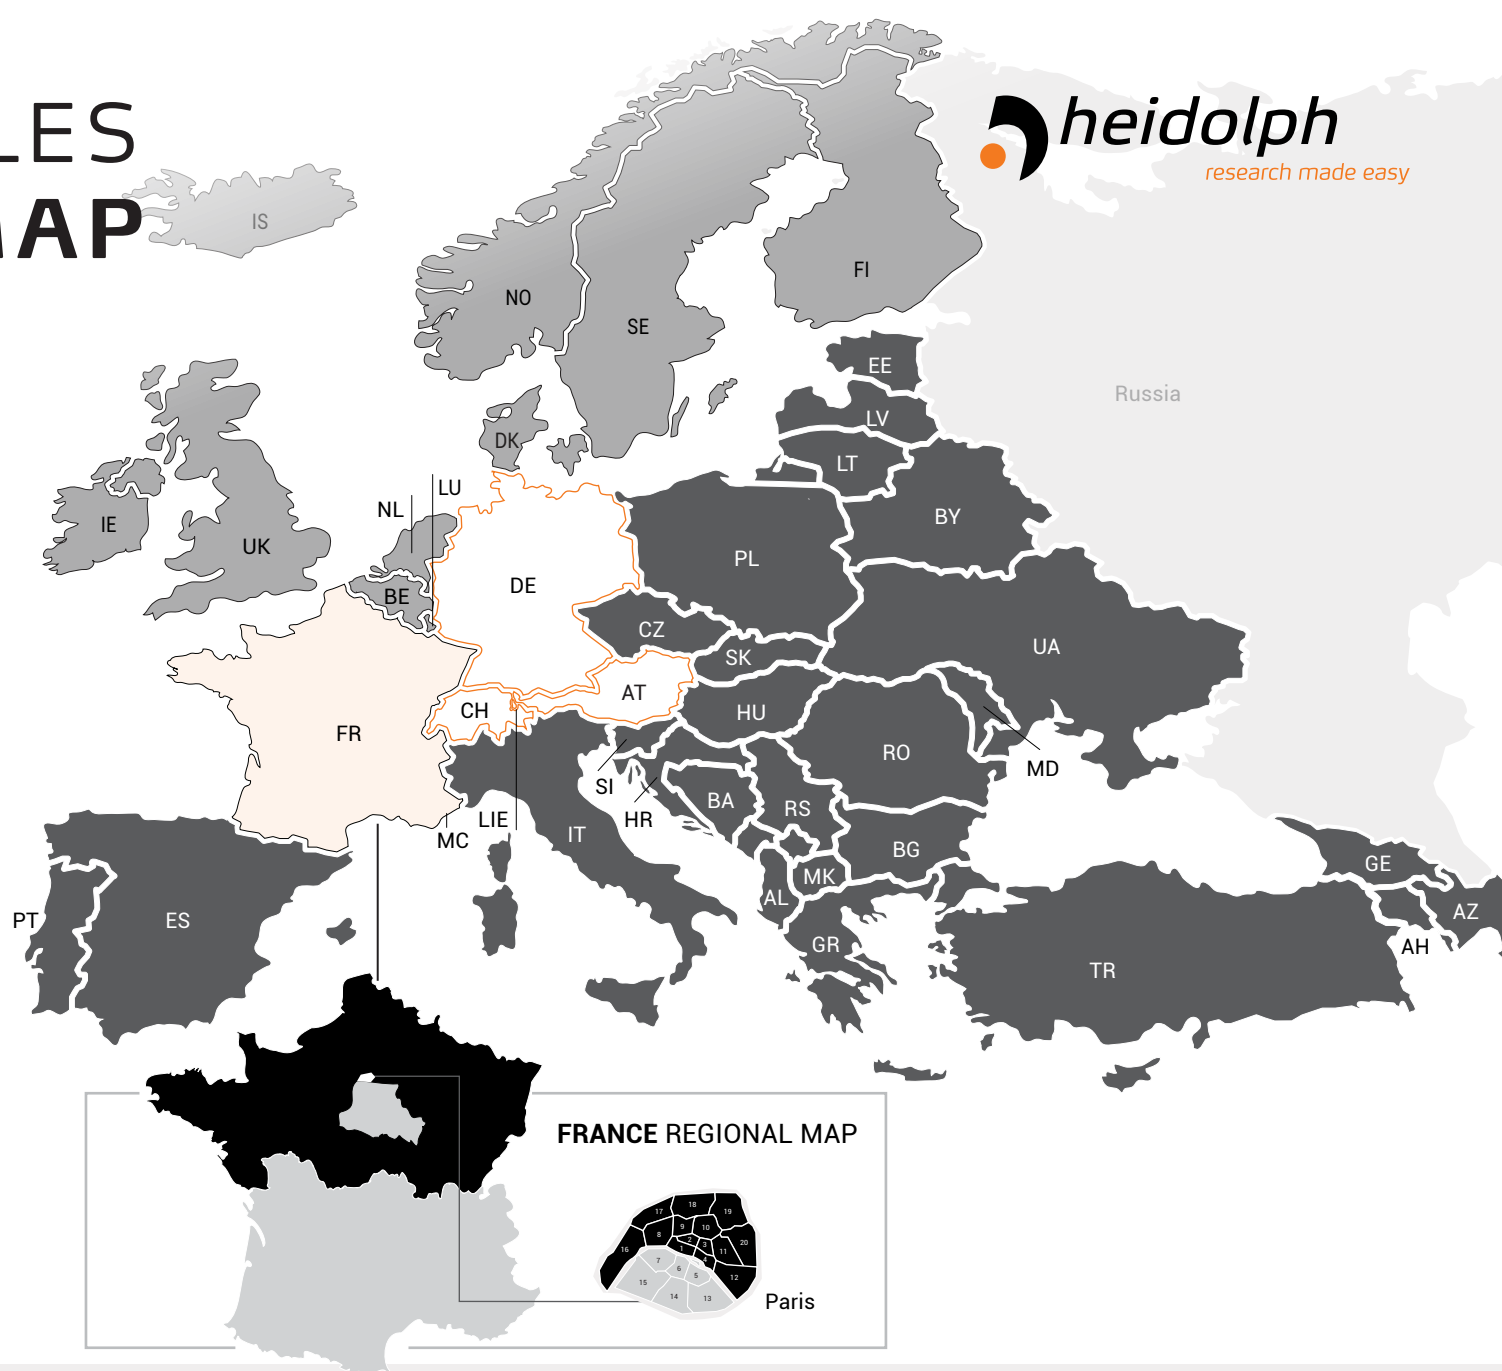

HEIDOLPH SALES EUROPEAN MAP

EUROPE INSIDE SALES

-  **MAXIM FUNDUKOV**
REGIONAL SALES MANAGER
+49 160 910 302 48 | maxim.fundukov@heidolph.de
CZ, IT, PT, ES, SI, HR, BA, AL, GR, MK, RS, HU, SK, PL
LT, LV, EE, BY, UA, MD, RO, BG, TR, GE, AH, AZ
-  **MARION BECK**
INSIDE SALES MANAGER
+49 9122 9920 274 | marion.beck@heidolph.de
BE, LU, NL, UK, DK, FI, NO, SE
-  **QIONG WU-GAUSSIN**
INSIDE SALES MANAGER
+49 9122 9920 199 | qiong.wu-gaussin@heidolph.de
FR

FRANCE

-  **DELPHINE BABAS**
SALES MANAGER
+33 789712738 | delphine.babas@heidolph.fr
FR ZIP: 02, 08, 10, 14, 18, 21-22, 25, 27-29, 35-37,
39, 41, 44, 49, 50-59, 60-62, 67- 68, 70-72 76, 77 North,
78, 80, 85, 88, 92, 95, 94
Paris: 1- 4, 8-12, 16-20
-  **ANTHONY RUBIO**
SALES MANAGER
+33 788079960 | anthony.rubio@heidolph.fr
FR ZIP: 01, 03, 05-07, 11, 13, 16-17, 19, 24, 26, 30-34,
38, 40, 42-43, 45-48, 63-66, 69, 73-74, 77 South,
79, 81, 83-84, 86-87, 89, 91, 98
Paris: 5-7, 13-15